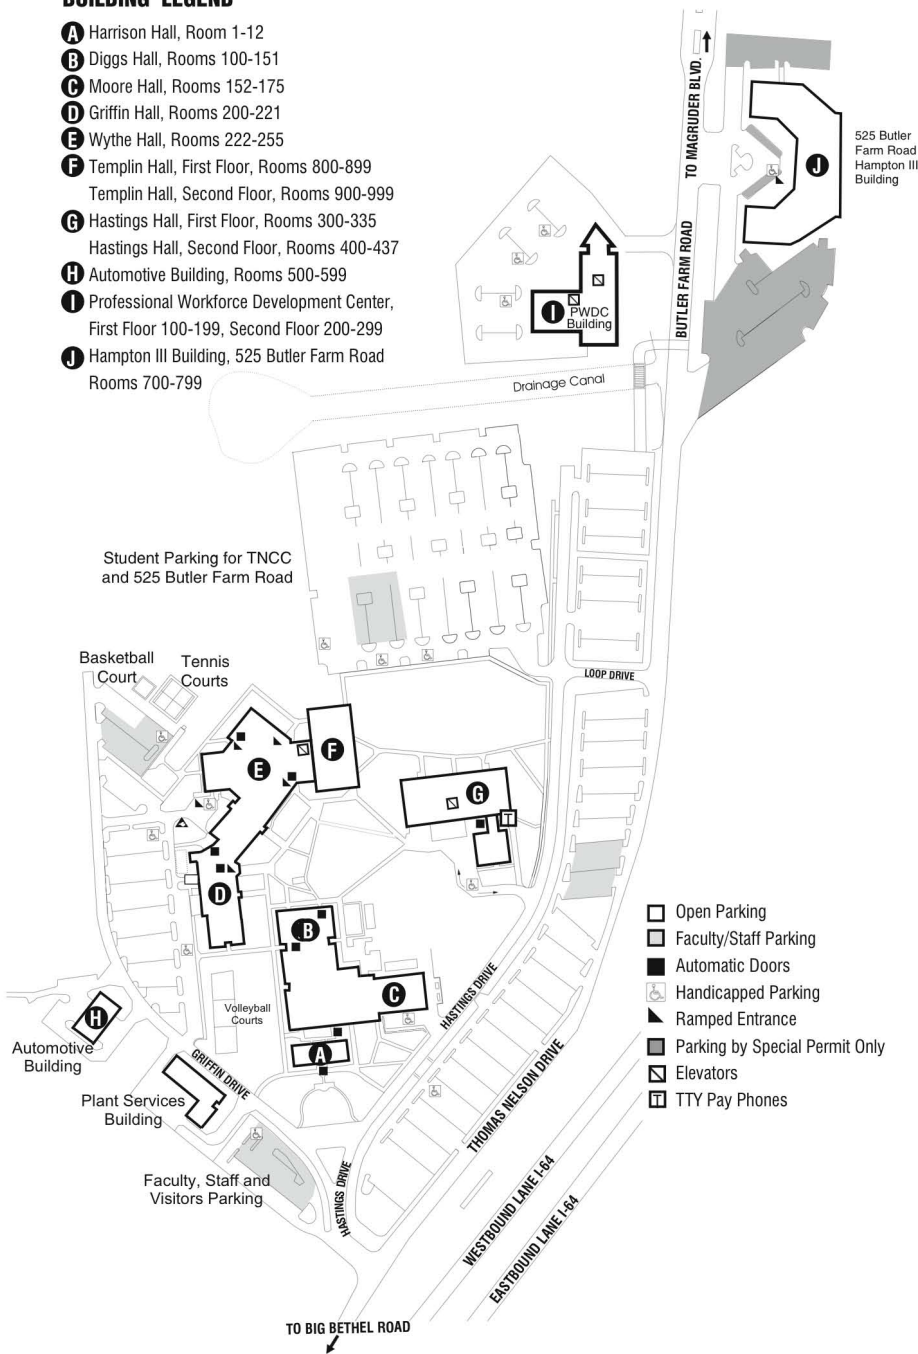

BUILDING LEGEND

- A** Harrison Hall, Room 1-12
- B** Diggs Hall, Rooms 100-171
- C** Moore Hall, Rooms 152-175
- D** Griffin Hall, Rooms 200-221
- E** Wythe Hall, Rooms 222-255
- F** Templin Hall, First Floor, Rooms 800-899
Templin Hall, Second Floor, Rooms 900-999
- G** Hastings Hall, First Floor, Rooms 300-335
Hastings Hall, Second Floor, Rooms 400-437
- H** Automotive Building, Rooms 500-599
- I** Professional Workforce Development Center,
First Floor 100-199, Second Floor 200-299
- J** Hampton III Building, 525 Butler Farm Road
Rooms 700-799

- Open Parking
- Faculty/Staff Parking
- Automatic Doors
- Handicapped Parking
- Ramped Entrance
- Parking by Special Permit Only
- Elevators
- TTY Pay Phones